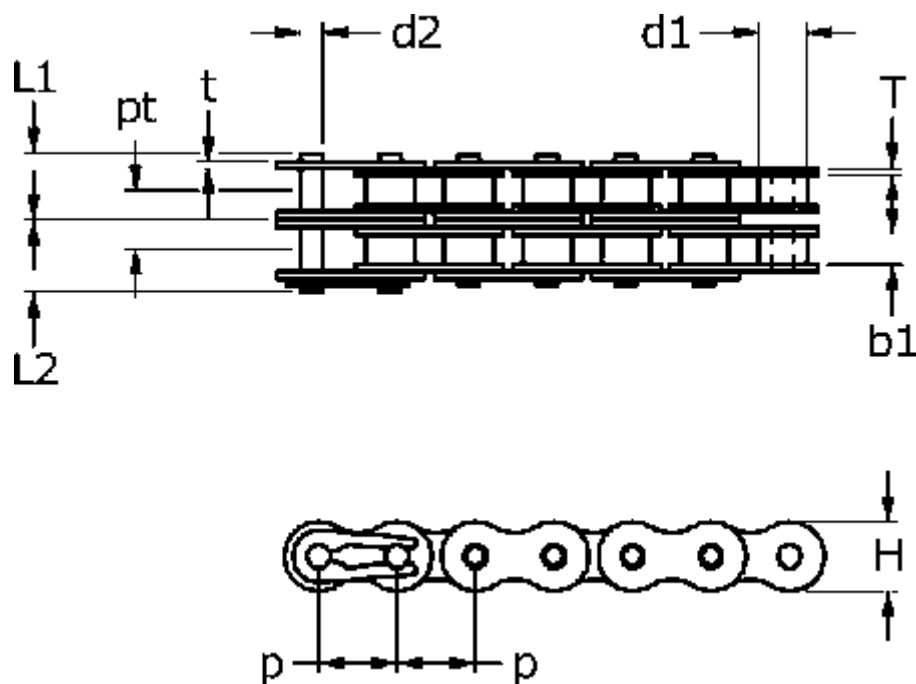

Article number: 61384100820000
 Description: Tsubaki 08 B-2 Duplex rollerchain
 Neptune. Lambda maintenance free
 Note: 08 B-2

Measures

$b1$	= 7.75	$pt = 13.92$
Breaking power	= 31,1kN	$T = 1.6$
$d1$	= 8.51	$t = 1.6$
$d2$	= 4.45	
H	= 12	
$L1$	= 15.3	
$L2$	= 16.9	
P	= 12.7	